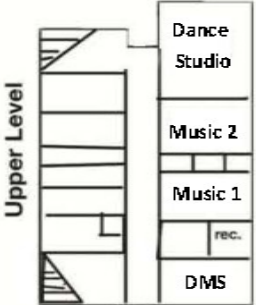

SCHOOL

Tennis Courts
Fire Drill Point for
KS3 & KS4

The Wave

Block 6
Maths, ICT & MFL

The D@rt
Drama, Music
& Dance

Leisure Centre

MAP

ASTRO