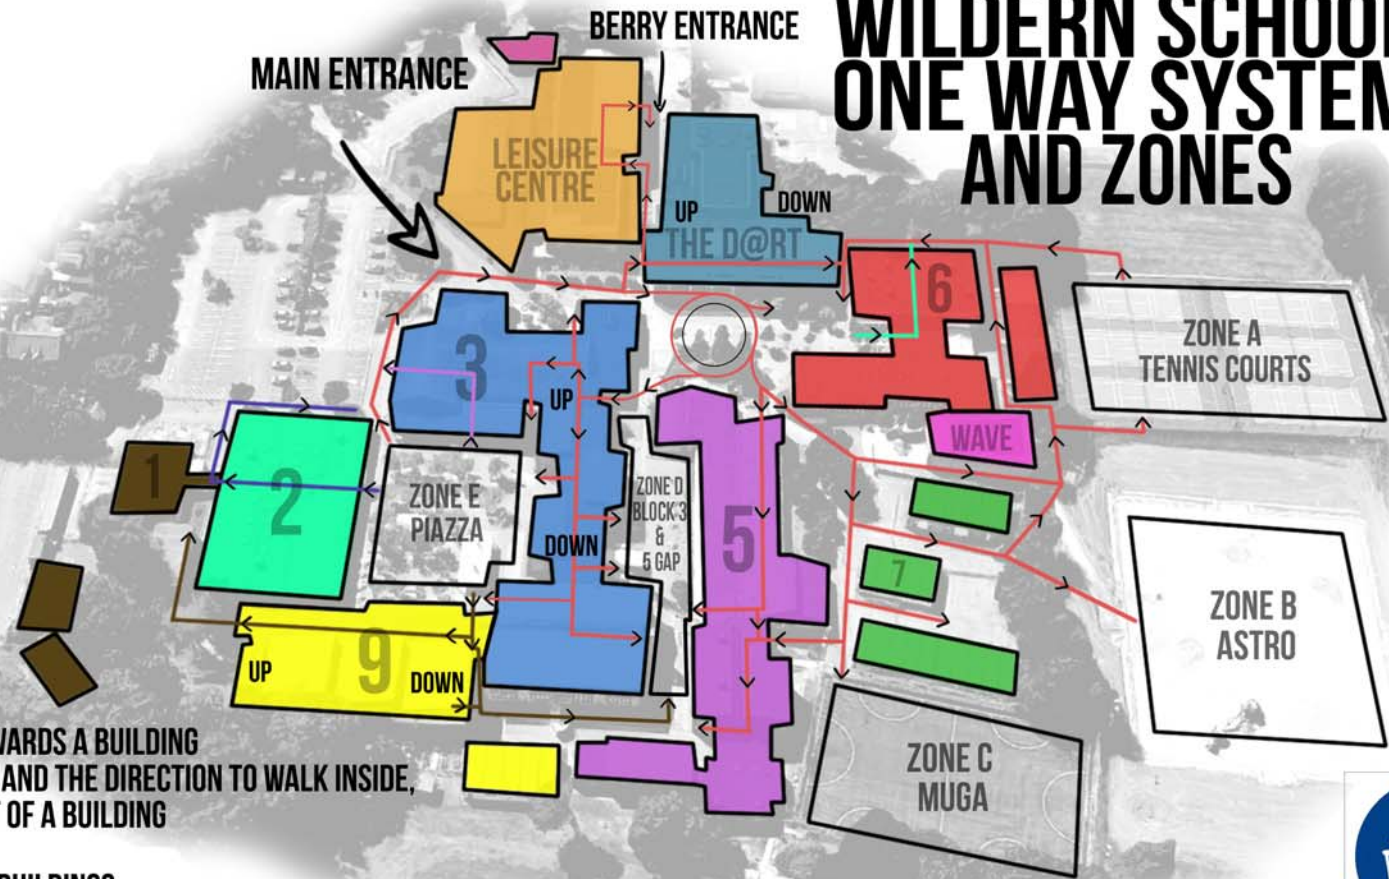

WILDERN SCHOOL ONE WAY SYSTEM AND ZONES

INSTRUCTIONS:

- THE ARROWS POINTING TOWARDS A BUILDING SHOW YOU WHERE TO ENTER AND THE DIRECTION TO WALK INSIDE,
- THE ARROWS POINTING OUT OF A BUILDING SHOW YOU WHERE TO EXIT,
- THE ARROWS OUTSIDE THE BUILDINGS SHOW YOU WHICH WAY TO WALK IN BETWEEN LESSONS,
- THE 'UP' AND 'DOWN' SHOW YOU WHICH STAIRCASE TO USE TO FIND YOUR CLASSROOM,
- IT WILL TAKE YOU LONGER TO TRAVEL TO LESSONS THAN USUAL. ALLOW PLENTY OF TIME AND MAKE SURE YOU FOLLOW THE CORRECT PATH.

Keep tidy
Place all rubbish
in bins provided